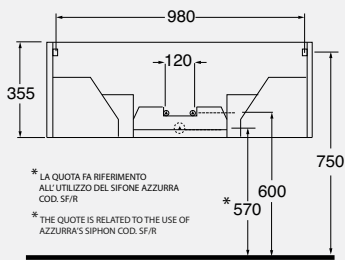

DESCRIZIONE
Mobile laccato nero lucido sospeso e maniglie con inserti SWAROVSKI per lavabo da 110 cm
cod. VMS 110/NELU

DESCRIPTION
Shiny black lacquered wall-hung furniture and handles with SWAROVSKI insets for washbasin 110 cm
cod. VMS 110/NELU