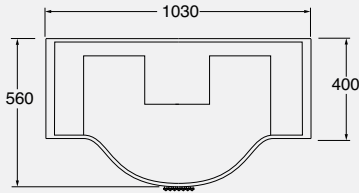

DESCRIZIONE
Mobile laccato nero lucido sospeso e maniglie con inserti SWAROVSKI per lavabo da 110 cm
cod. VMS 110/NELU

DESCRIPTION
Shiny black lacquered wall-hung furniture and handles with SWAROVSKI insets for washbasin 110 cm
cod. VMS 110/NELU