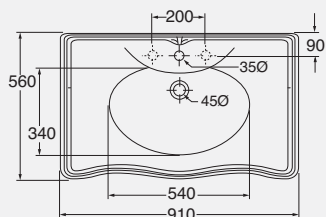

DESCRIZIONE

Consolle cm 90 monoforo
predisposta a tre fori
cod. JUB 200/90 - kg. 32,50

Colonna

cod. JUB 300 - kg. 12,50

DESCRIPTION

One-hole console 90 cm
arranged for three-holes
cod. JUB 200/90 - kg. 32,50

Pedestal

cod. JUB 300 - kg. 12,50

DESCRIZIONE

Consolle cm 110 monoforo
predisposta a tre fori
cod. JUB 200/110 - kg. 36

Colonna

cod. JUB 300 - kg. 12,50

DESCRIPTION

One-hole console 110 cm
arranged for three-holes
cod. JUB 200/110 - kg. 36,00

Pedestal

cod. JUB 300 - kg. 12,50

DESCRIZIONE

Struttura in metallo cromato per
lavabo da 60 cm
cod. V50

DESCRIPTION

Chromed metal structure for
washbasin 60 cm
cod. V50