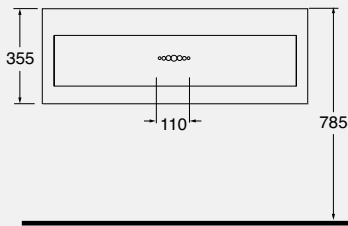

DESCRIZIONE
Mobile laccato nero lucido sospeso e maniglie con inserti SWAROVSKI per lavabo da 110 cm
cod. VMS 110/NELU

DESCRIPTION
Shiny black lacquered wall-hung furniture and handles with SWAROVSKI insets for washbasin 110 cm
cod. VMS 110/NELU